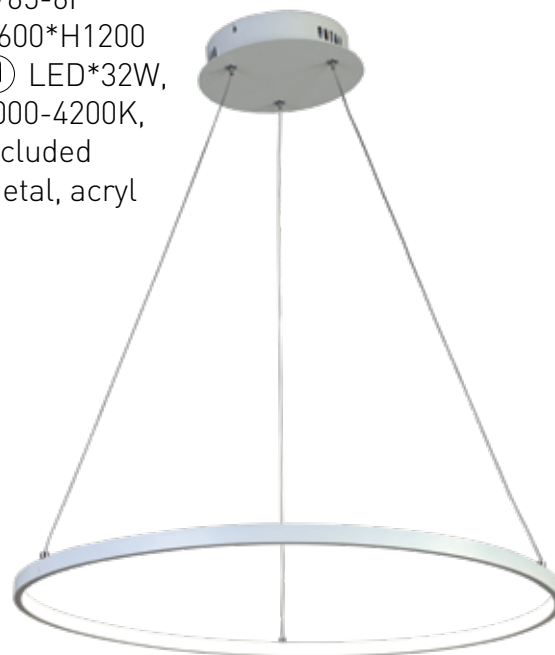

1765-6P
D600*H1200
LED*32W,
4000-4200K,
included
metal, acryl