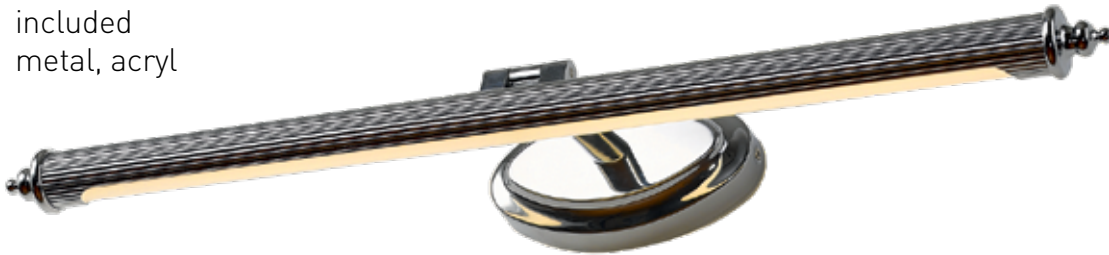

WHITE
WEIß
БЕЛЫЙ

BLACK
SCHWARZ
ЧЕРНЫЙ

ILLUMENTI MIRROR

2429-1W
D100*W495*H160
1*LED*8W,
482LM, 4000K,
included
metal, acryl

2429-2W
D100*W635*H160
1*LED*12W,
755LM, 4000K,
included
metal, acryl

CHROME
CHROM
ХРОМ