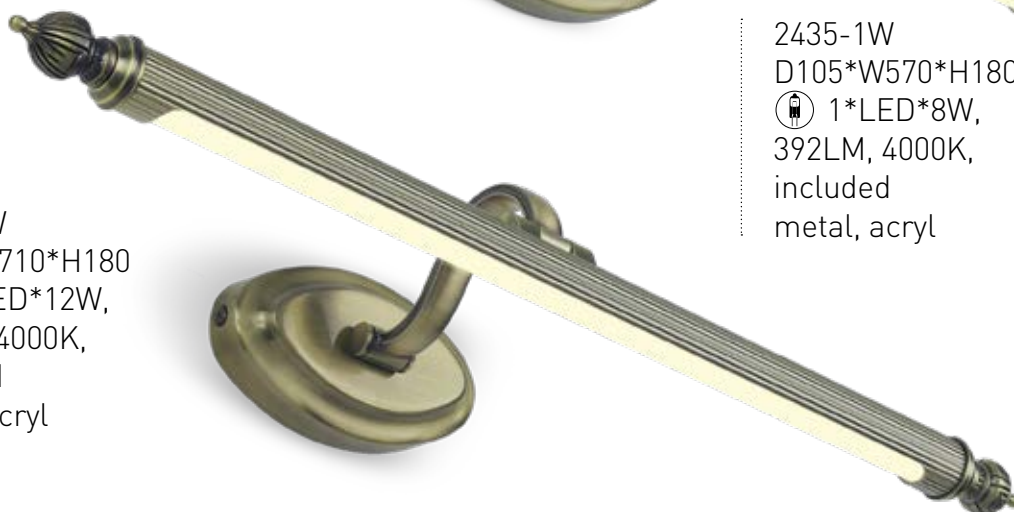

CHROME
CHROM
ХРОМ

BRASS
MESSING
БРОНЗОВЫЙ

WHITE ACRYL
WEIß ACRYL
БЕЛЫЙ АКРИЛ