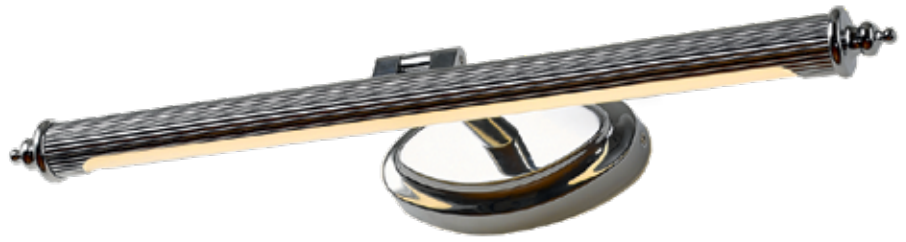

ILLUMENTI MIRROR

2429-1W
D100*W495*H160
1*LED*8W,
482LM, 4000K,
included
metal, acryl

2429-2W
D100*W635*H160
1*LED*12W,
755LM, 4000K,
included
metal, acryl