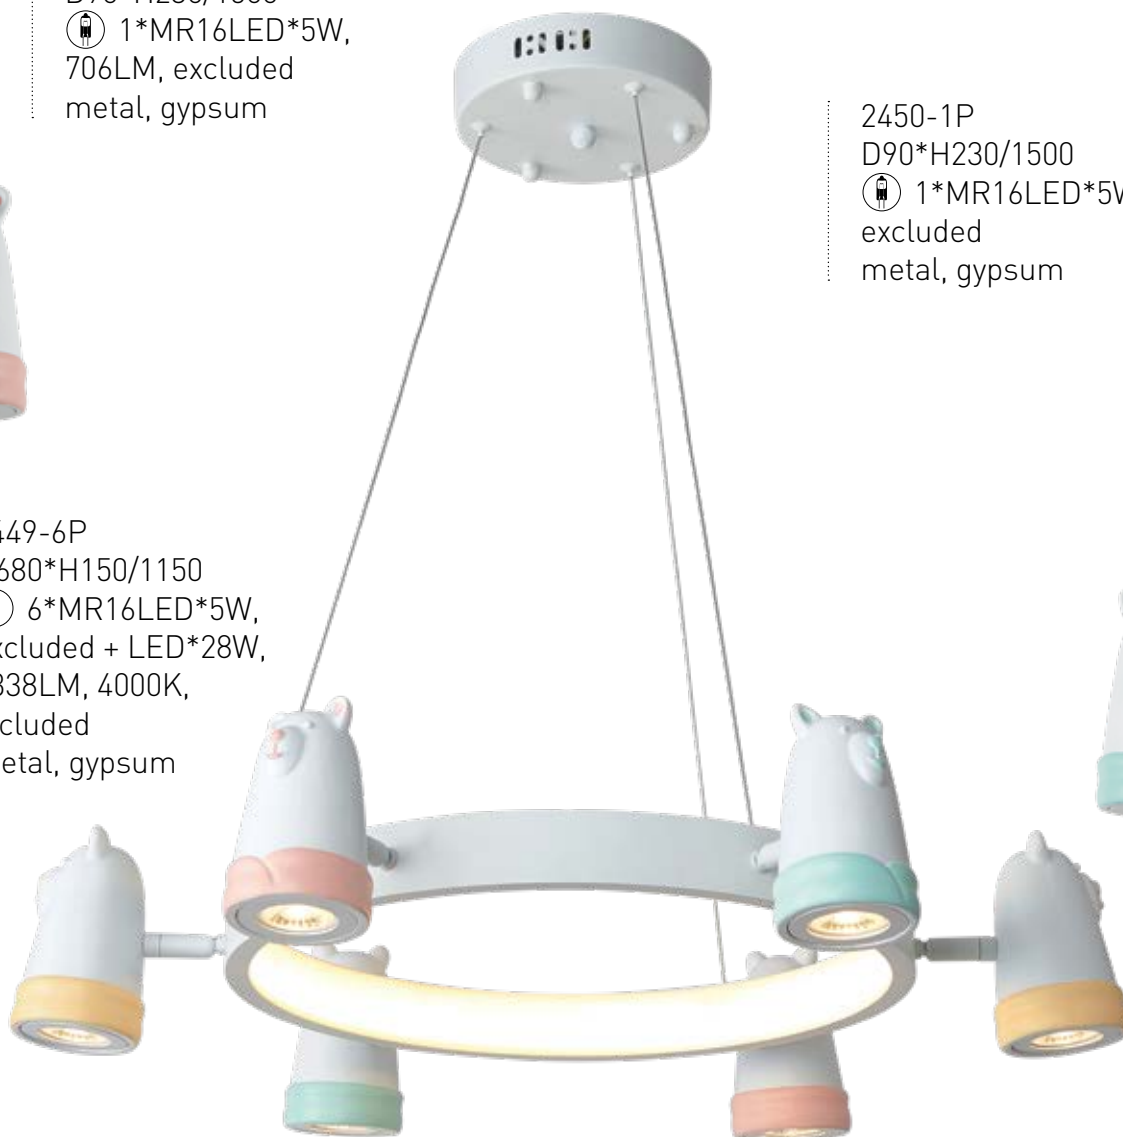

2450-1W
D150*W90*H140
① 1*MR16LED*5W,
excluded
metal, gypsum

2449-1P
D90*H230/1500
① 1*MR16LED*5W,
706LM, excluded
metal, gypsum

2450-1P
D90*H230/1500
① 1*MR16LED*5W,
excluded
metal, gypsum

2449-6P
D680*H150/1150
① 6*MR16LED*5W,
excluded + LED*28W,
5338LM, 4000K,
included
metal, gypsum