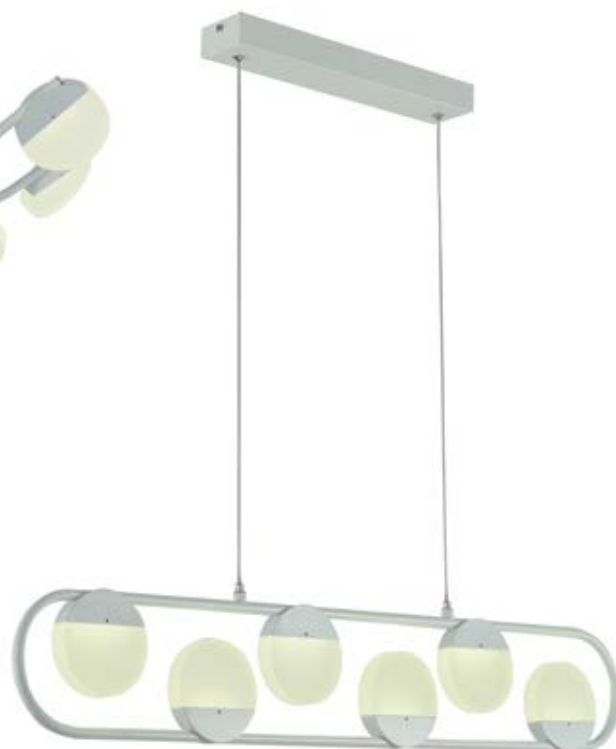

2264-6P
L860*H160/1200
6*LED*4W,
4000K, included
metal, acryl