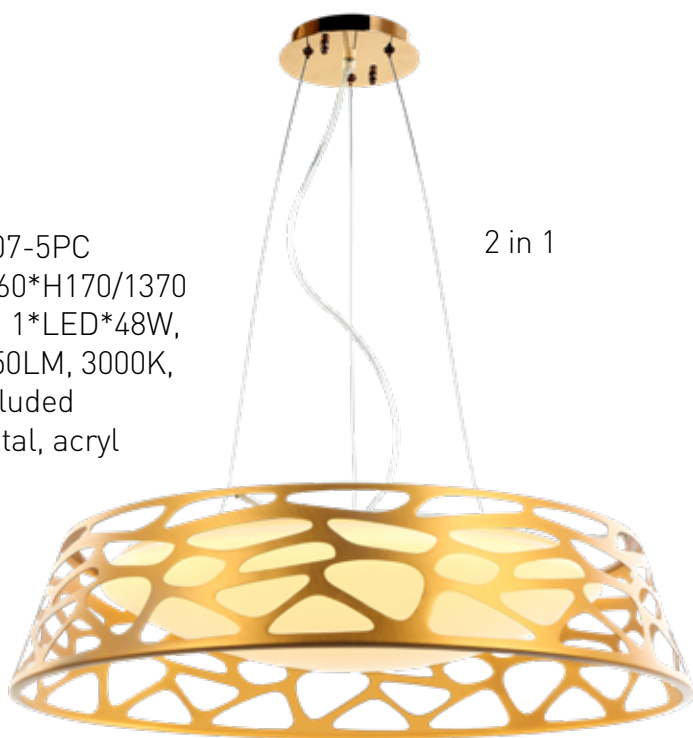

2507-5PC
D760*H170/1370
1*LED*48W,
4350LM, 3000K,
included
metal, acryl

2 in 1