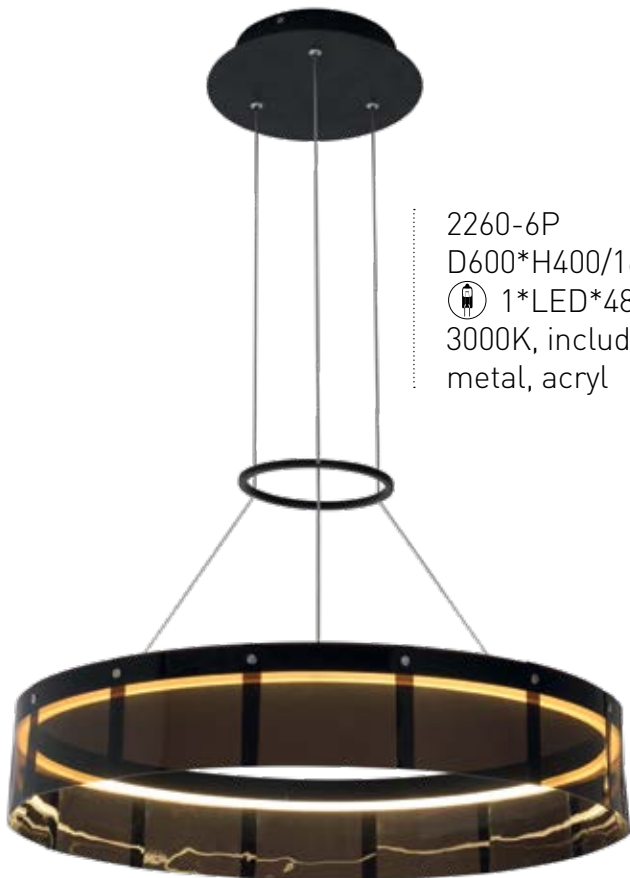

2263-6P
D600*H400/1600
① 1*LED*48W,
3000K, included
metal, acryl

AUREA MODERN LED

2260-6P
D600*H400/1600
1*LED*48W,
3000K, included
metal, acryl

2260-4P
D400*H400/1600
1*LED*36W,
3000K, included
metal, acryl