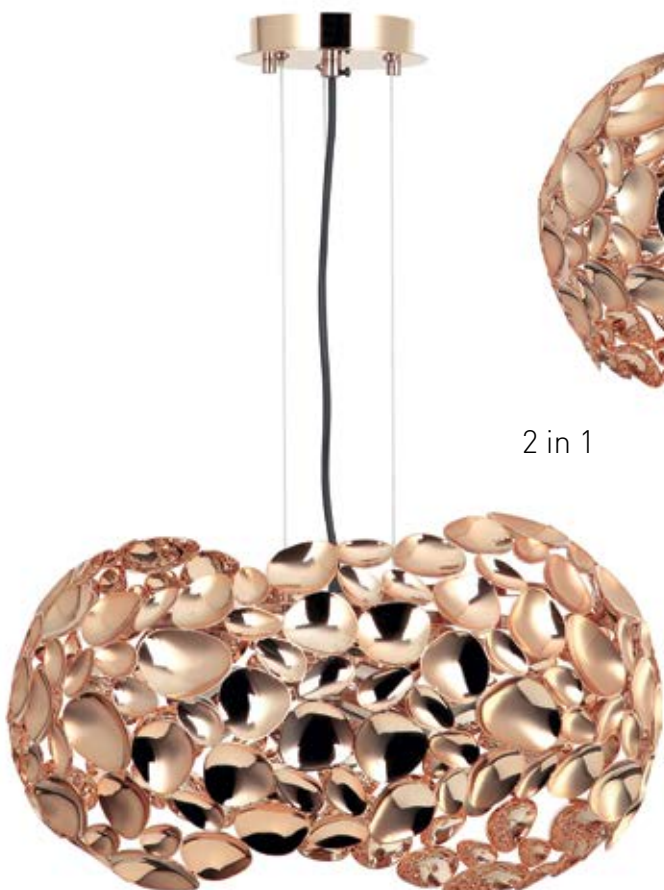

2 in 1

2013-3PC
D470*H250/1450
Ⓛ 3*E27*25W,
excluded
metal