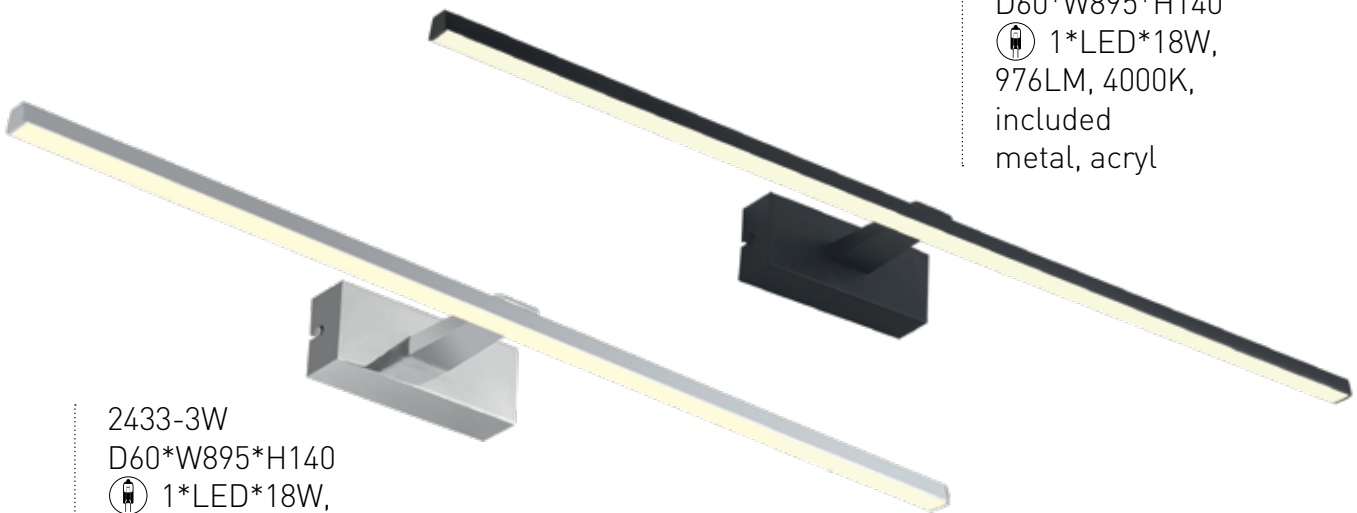

2433-3W
D60*W895*H140
1*LED*18W,
976LM, 4000K,
included
metal, acryl

2432-3W
D60*W895*H140
1*LED*18W,
976LM, 4000K,
included
metal, acryl