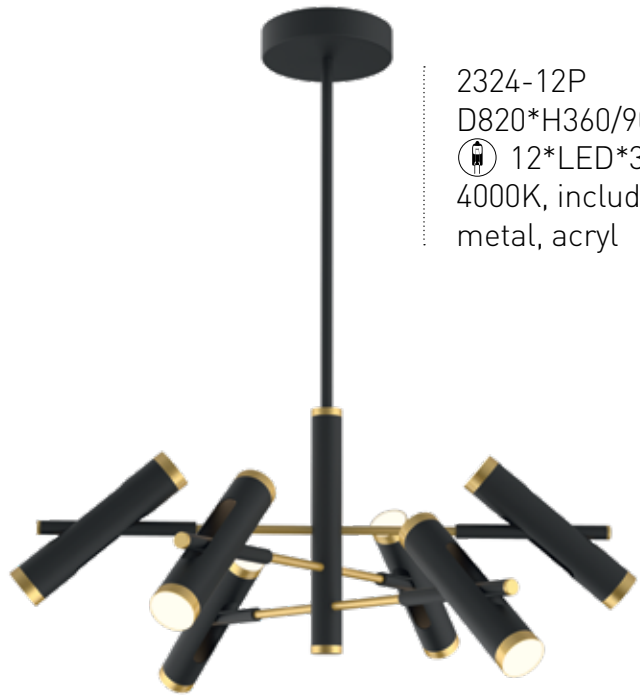

2324-12P
D820*H360/900
① 12*LED*3W,
4000K, included
metal, acryl