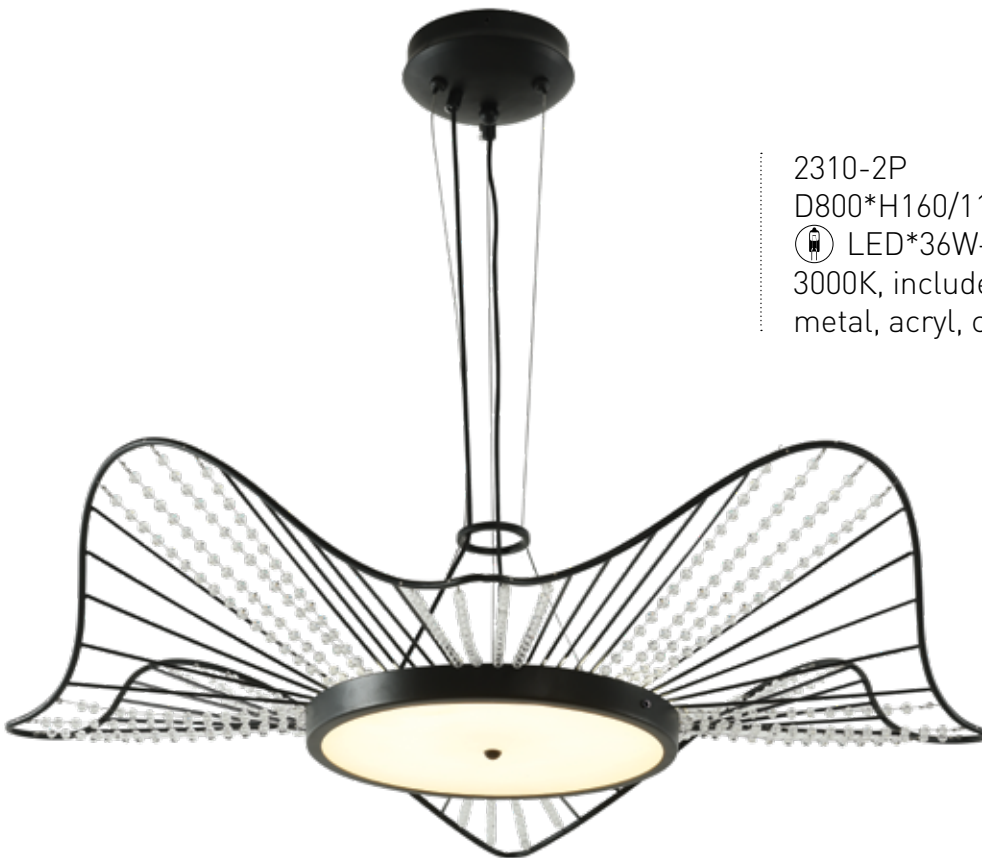

2310-2P
D800*H160/1100
LED*36W+LED*18W,
3000K, included
metal, acryl, crystal