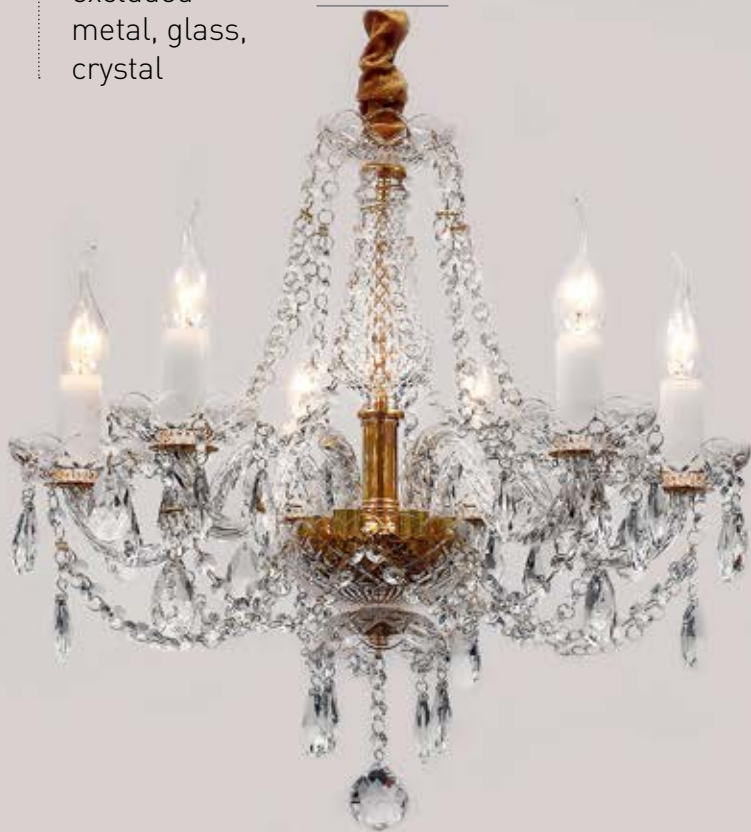

Favos 1736-2W Crystal

1736-6P
D520*H480/1480
Ⓛ 6*E14*40W,
excluded
metal, glass,
crystal