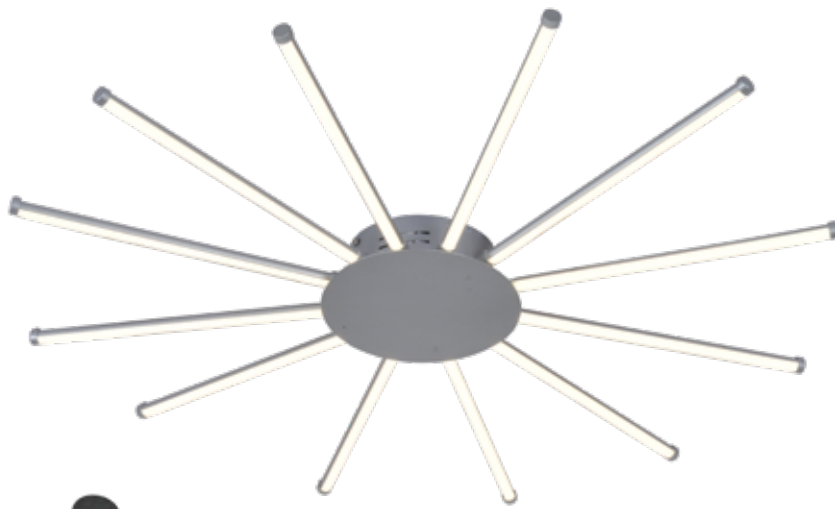

ASTER MODERN LED

2379-16U
D820*H60
16*LED*7W,
7600LM, 4000K,
included
metal

2379-12U
D690*H60
12*LED*6W,
4800LM, 4000K,
included
metal