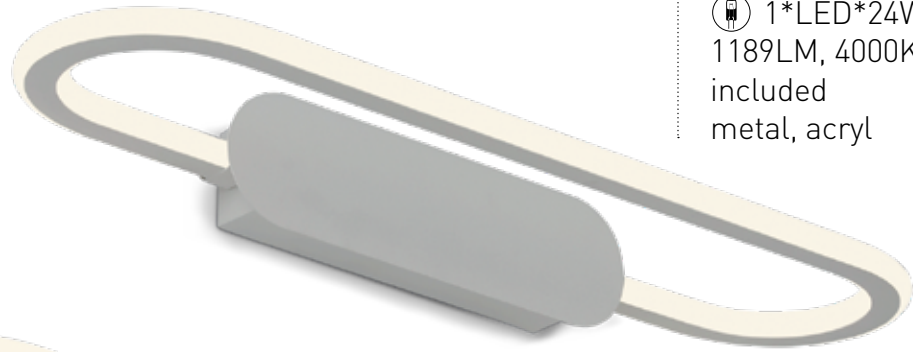

2433-2W
D60*W595*H140
1*LED*12W,
795LM, 4000K,
included
metal, acryl

BLACK
SCHWARZ
ЧЕРНЫЙ

CHROME
CHROM
ХРОМ

WHITE ACRYL
WEIß ACRYL
БЕЛЫЙ АКРИЛ

BIOFIELD MIRROR

2436-2W
D70*W520*H150
1*LED*24W,
1189LM, 4000K,
included
metal, acryl